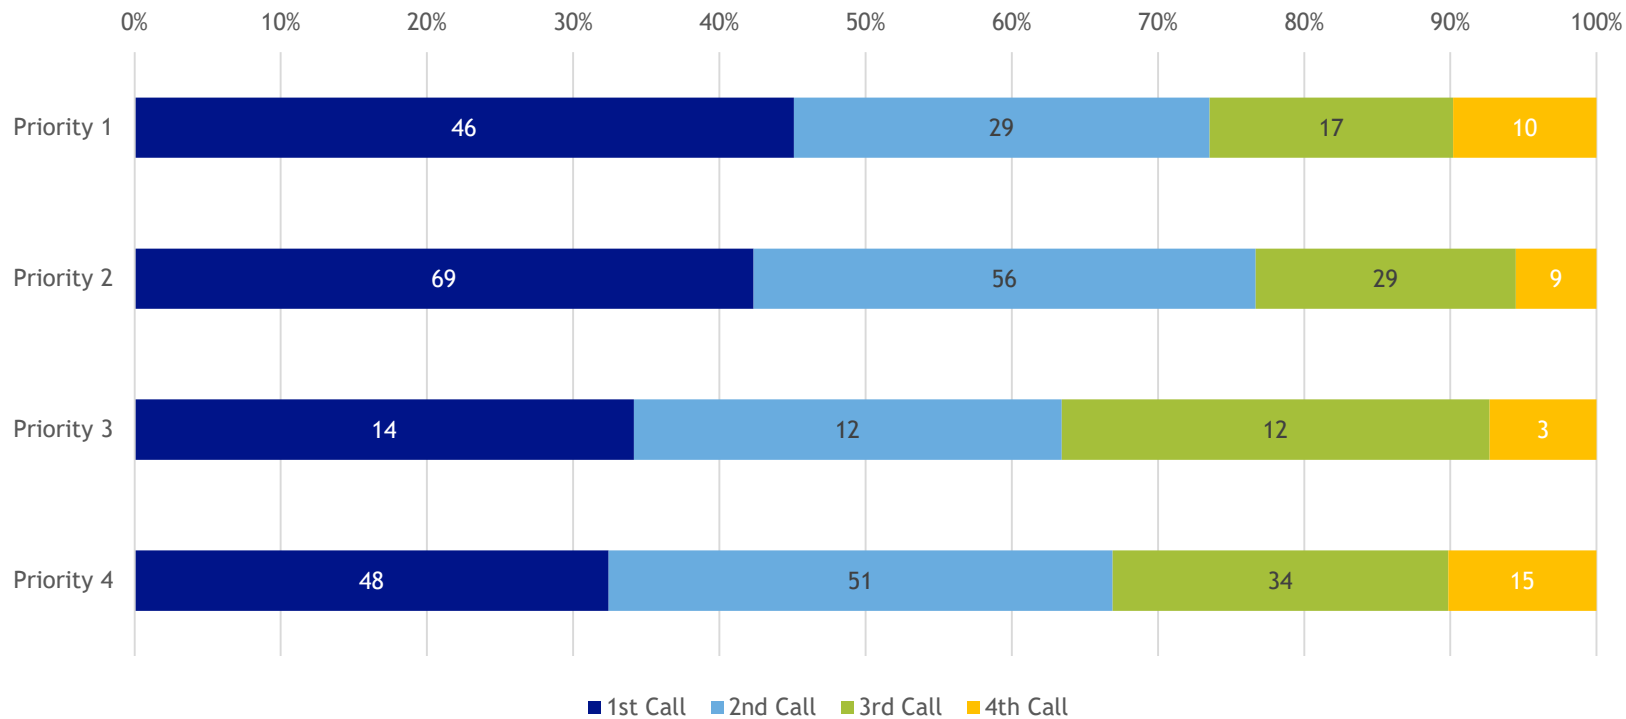

Division of applications per SO in 4th call

Numbers of applications per sub-programme in 3rd call applications, proportional

Numbers of applications per sub-programme in 4th call applications

■ CB ■ SFE ■ AI

Lead Partners between calls, proportional

Project Partners between calls, porportional

Number of application per call and priority

ERDF applied for in calls, proportional