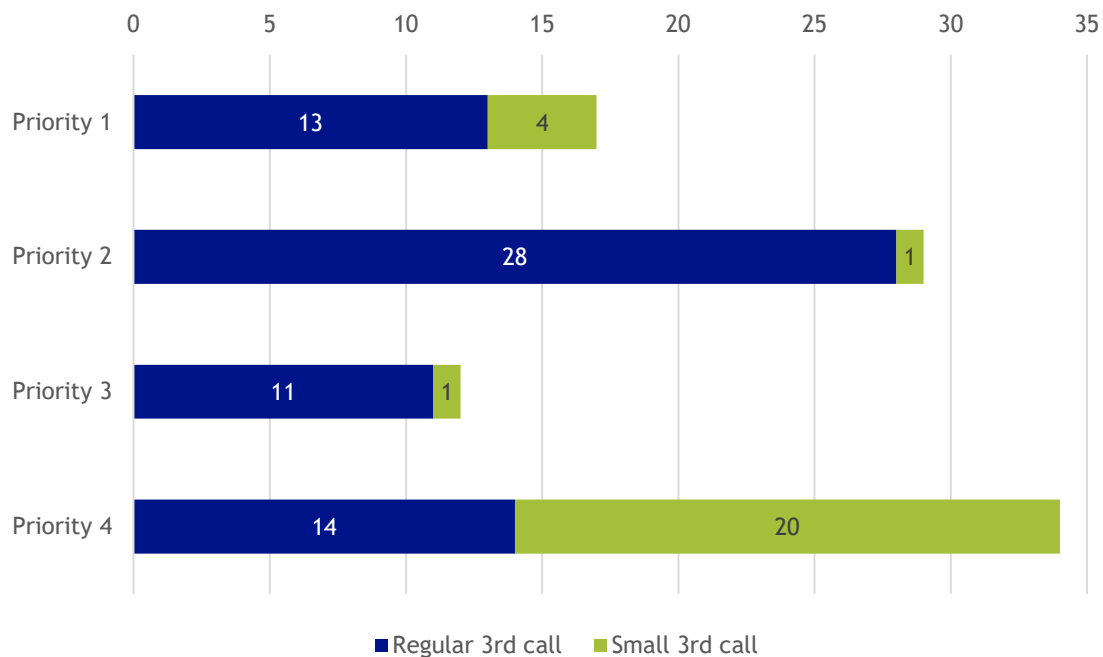

4th call statistics

Updated on 27.11.2018

LP origins in 4th call, proportional (n = 37)

Partners per country in 4th call, proportional (n=170)

Division of applications in 3rd call

Division of applications in 4th call

Division of applications per SO in 4th call

Numbers of applications per sub-programme in 3rd call applications, proportional

Numbers of applications per sub-programme in 4th call applications

■ CB ■ SFE ■ AI

Lead Partners between calls, proportional

Project Partners between calls, porportional

Number of application per call and priority

ERDF applied for in calls, proportional