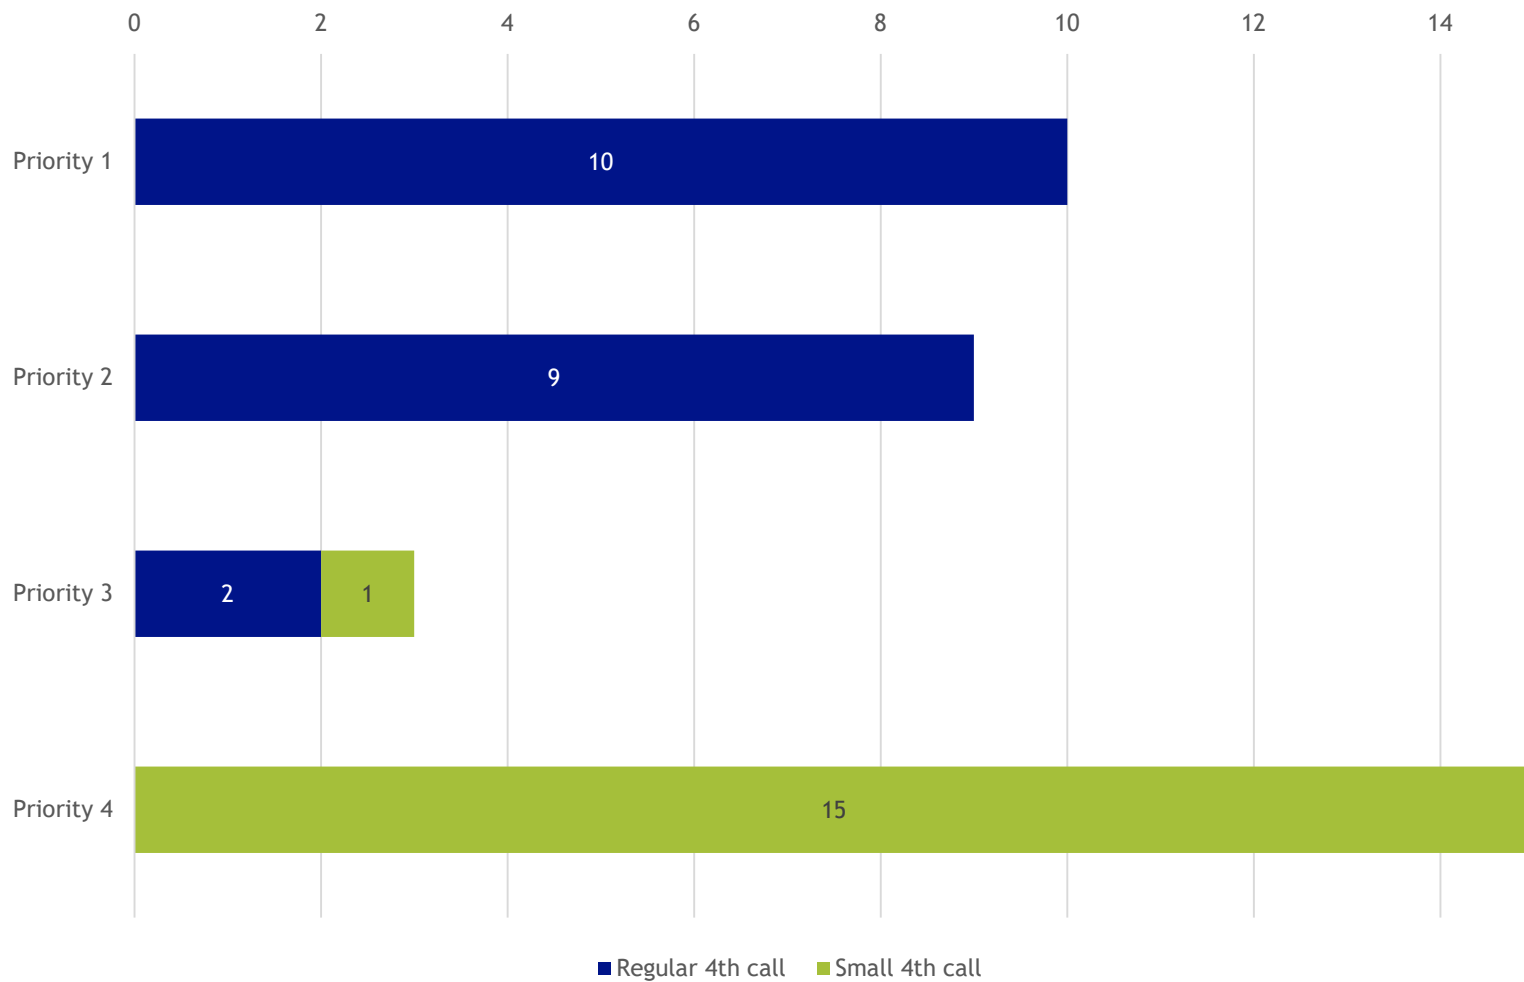

4th call statistics

Updated on 27.11.2018

LP origins in 4th call, proportional (n = 37)

Partners per country in 4th call, proportional (n=170)

Division of applications in 3rd call

Division of applications in 4th call

Division of applications per SO in 4th call

Numbers of applications per sub-programme in 3rd call applications, proportional

Numbers of applications per sub-programme in 4th call applications

■ CB ■ SFE ■ AI

Lead Partners between calls, proportional

Project Partners between calls, porportional

Number of application per call and priority

ERDF applied for in calls, proportional