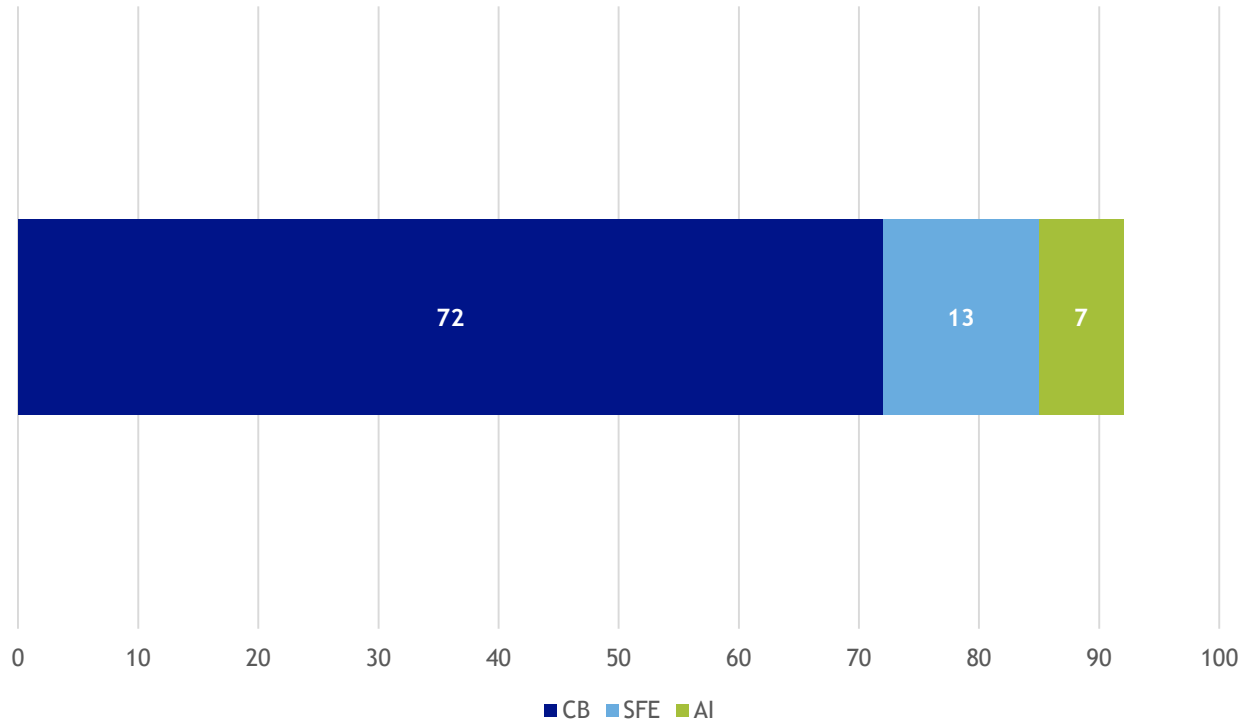

4th call statistics

Updated on 27.11.2018

LP origins in 4th call, proportional (n = 37)

Partners per country in 4th call, proportional (n=170)

Division of applications in 3rd call

Division of applications in 4th call

Division of applications per SO in 4th call

Numbers of applications per sub-programme in 3rd call applications, proportional

Numbers of applications per sub-programme in 4th call applications

■ CB ■ SFE ■ AI

Lead Partners between calls, proportional

Project Partners between calls, porportional

Number of application per call and priority

ERDF applied for in calls, proportional