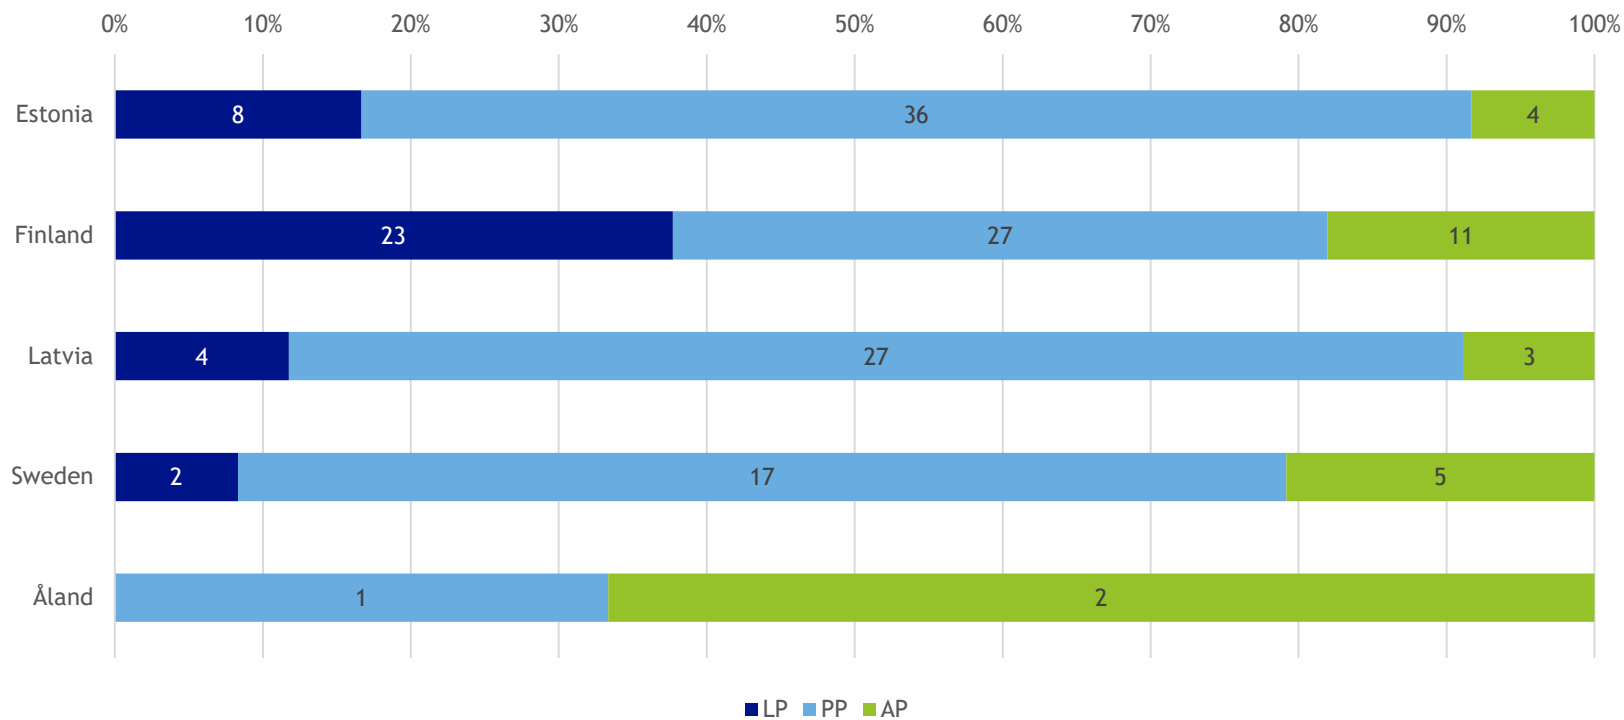

4th call statistics

Updated on 27.11.2018

LP origins in 4th call, proportional (n = 37)

Partners per country in 4th call, proportional (n=170)

Division of applications in 3rd call

Division of applications in 4th call

Division of applications per SO in 4th call

Numbers of applications per sub-programme in 3rd call applications, proportional

Numbers of applications per sub-programme in 4th call applications

■ CB ■ SFE ■ AI

Lead Partners between calls, proportional

Project Partners between calls, porportional

Number of application per call and priority

ERDF applied for in calls, proportional