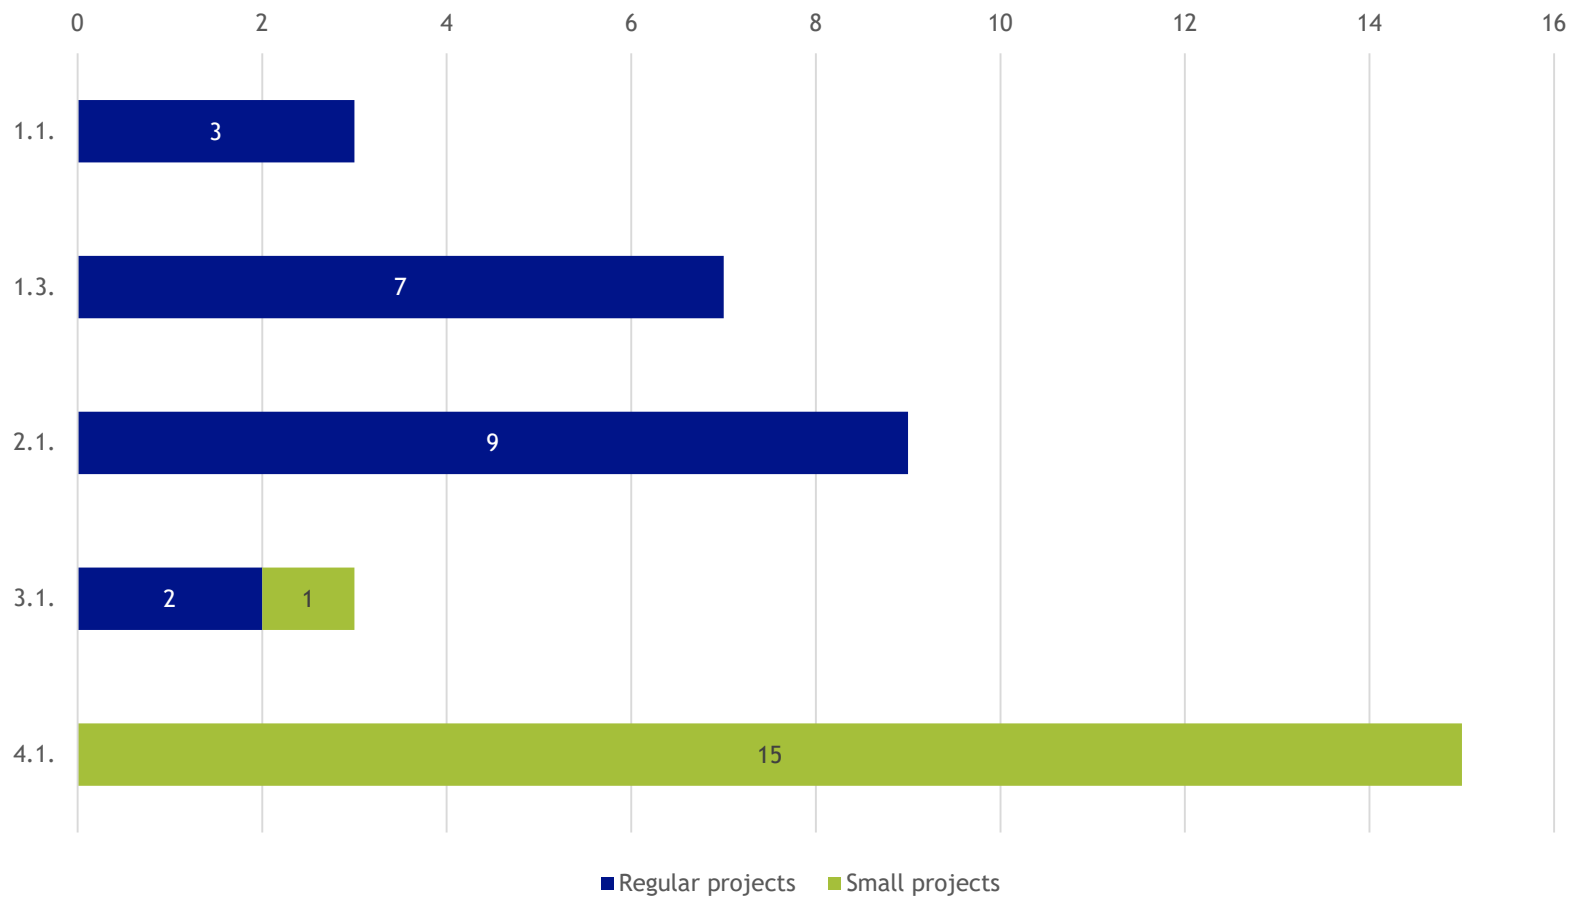

4th call statistics

Updated on 27.11.2018

LP origins in 4th call, proportional (n = 37)

Partners per country in 4th call, proportional (n=170)

Division of applications in 3rd call

Division of applications in 4th call

Division of applications per SO in 4th call

Numbers of applications per sub-programme in 3rd call applications, proportional

Numbers of applications per sub-programme in 4th call applications

■ CB ■ SFE ■ AI

Lead Partners between calls, proportional

Project Partners between calls, porportional

Number of application per call and priority

ERDF applied for in calls, proportional