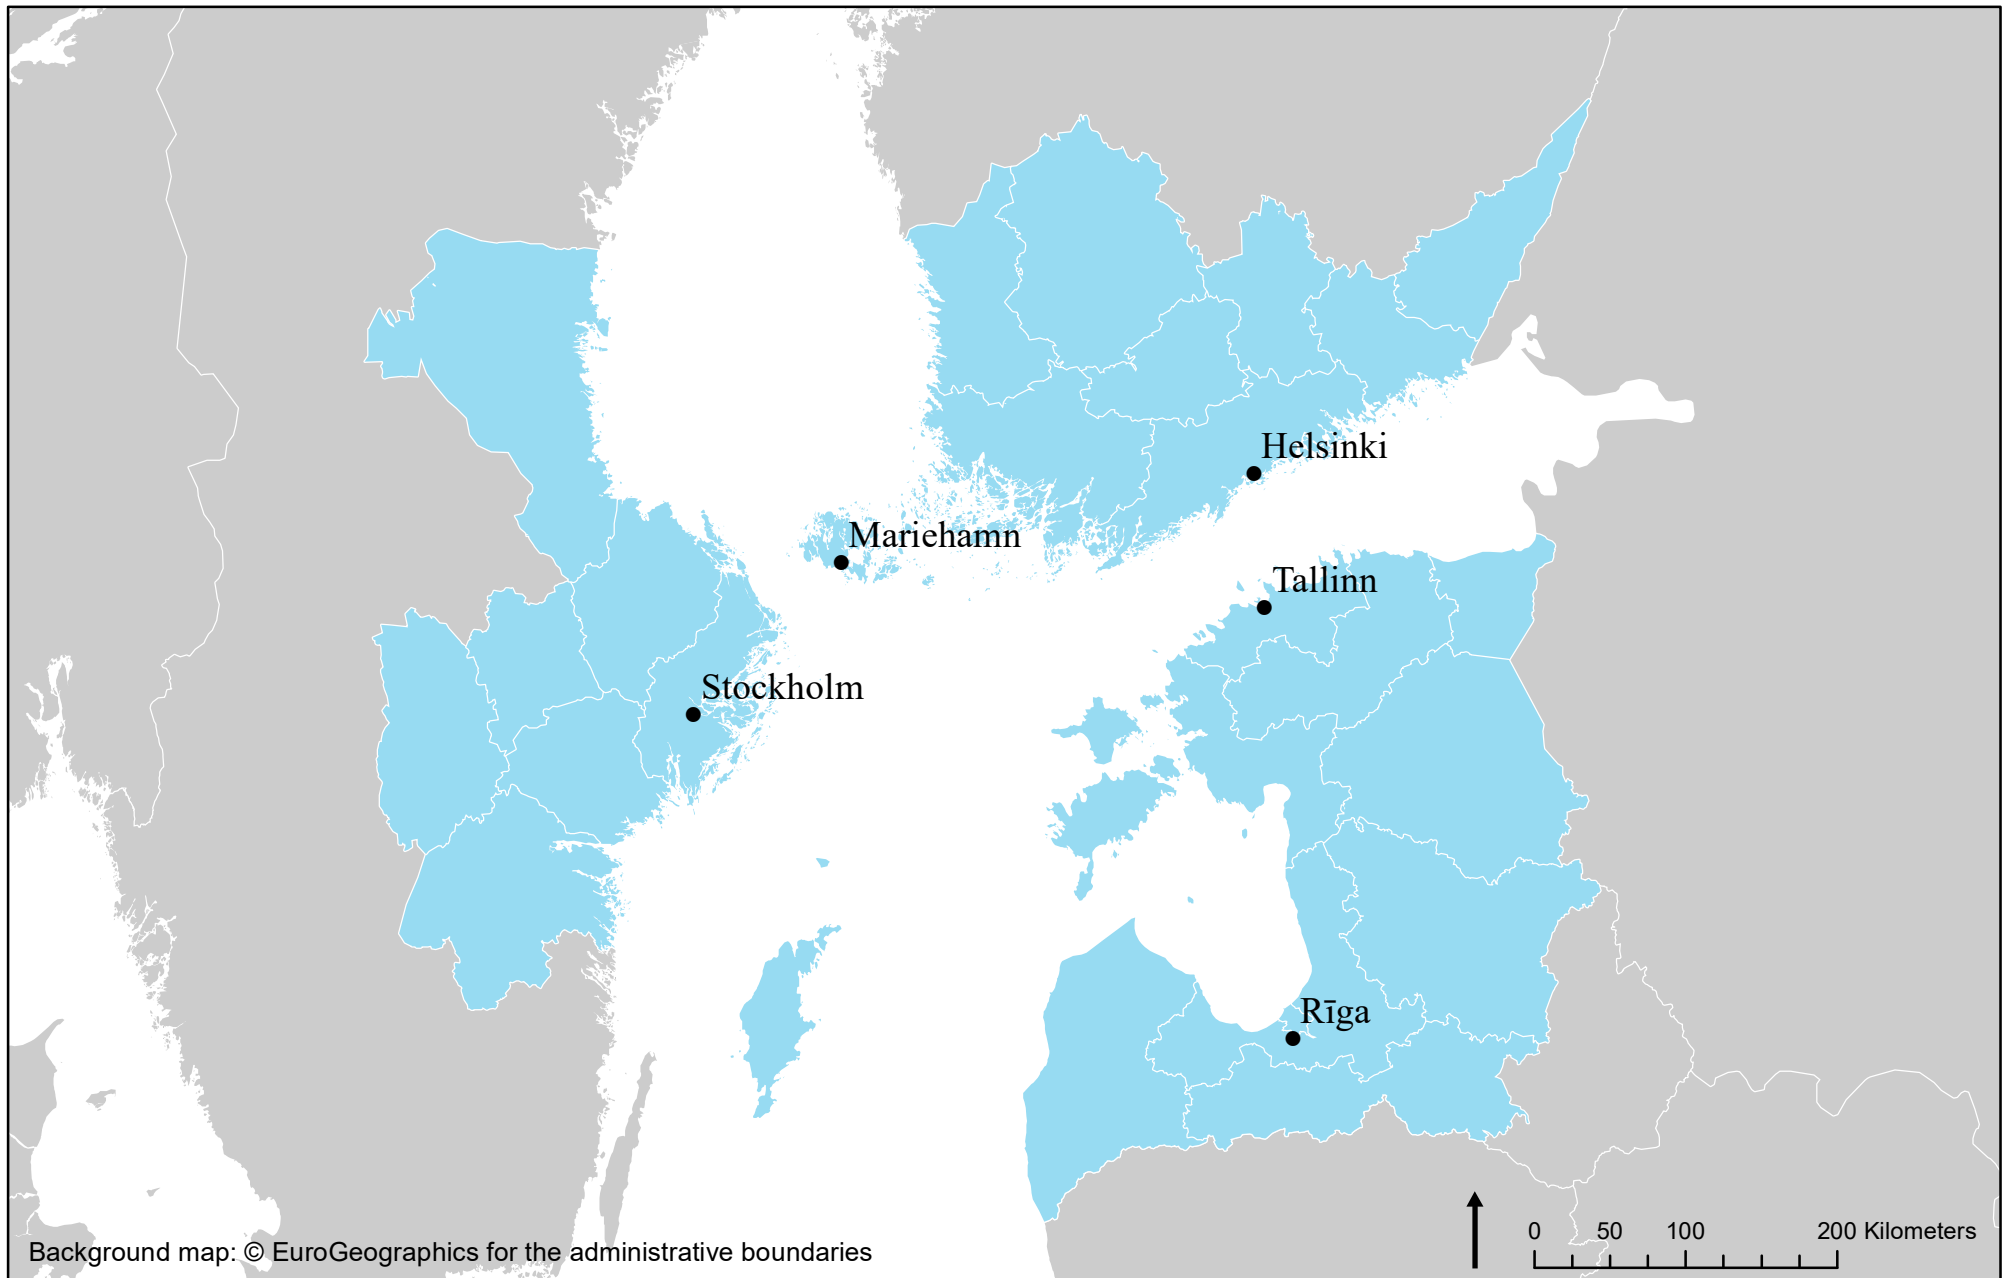

# Central Baltic Programme 2014-2020

programme regions with cities

EUROPEAN UNION  
European Regional Development Fund

Background map: © EuroGeographics for the administrative boundaries